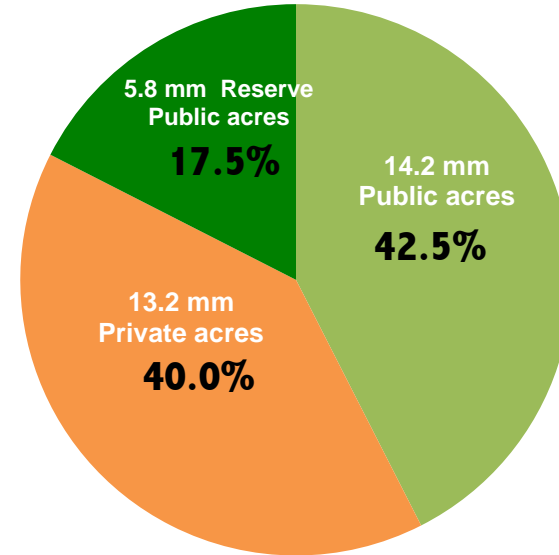

# TOTAL CALIFORNIA FOREST LAND 33,238,000 ACRES

### Forests

- Working private forest
- Working public forest
- Reserve forest  
(wilderness areas, national parks, ecological reserves)

### Residential density

- Urban (1 or more homes per acre)
- Rural residential (1 to 20 homes per 20 acres)
- Sparsely populated (fewer than 1 home per acre)

Source: California Department of Forestry and Fire Protection  
Sacramento Bee/Mitchell Brooks

Approximately 1/3 of the state's 100 million acres is forest

Data source: USDA Forest Service, General Tech Report PNW-GTR-763, Nov. 2008, Table 2.