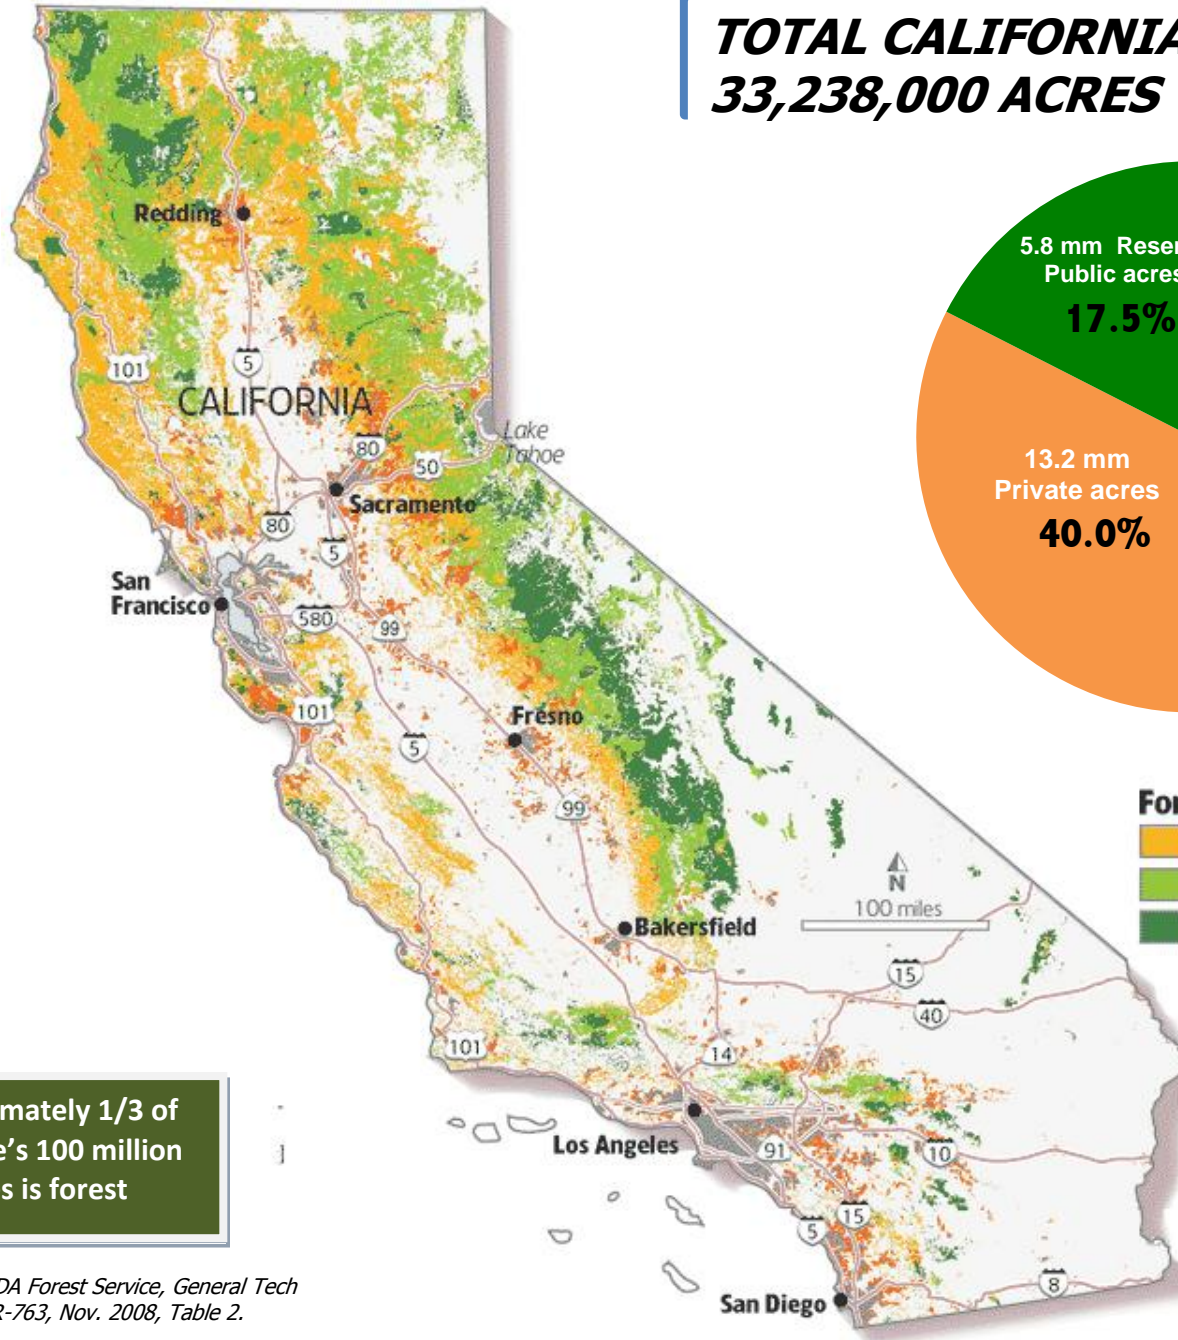

# TOTAL CALIFORNIA FOREST LAND 33,238,000 ACRES

### Forests

- Working private forest
- Working public forest
- Reserve forest  
(wilderness areas, national parks, ecological reserves)

Approximately 1/3 of the state's 100 million acres is forest

Data source: USDA Forest Service, General Tech Report PNW-GTR-763, Nov. 2008, Table 2.