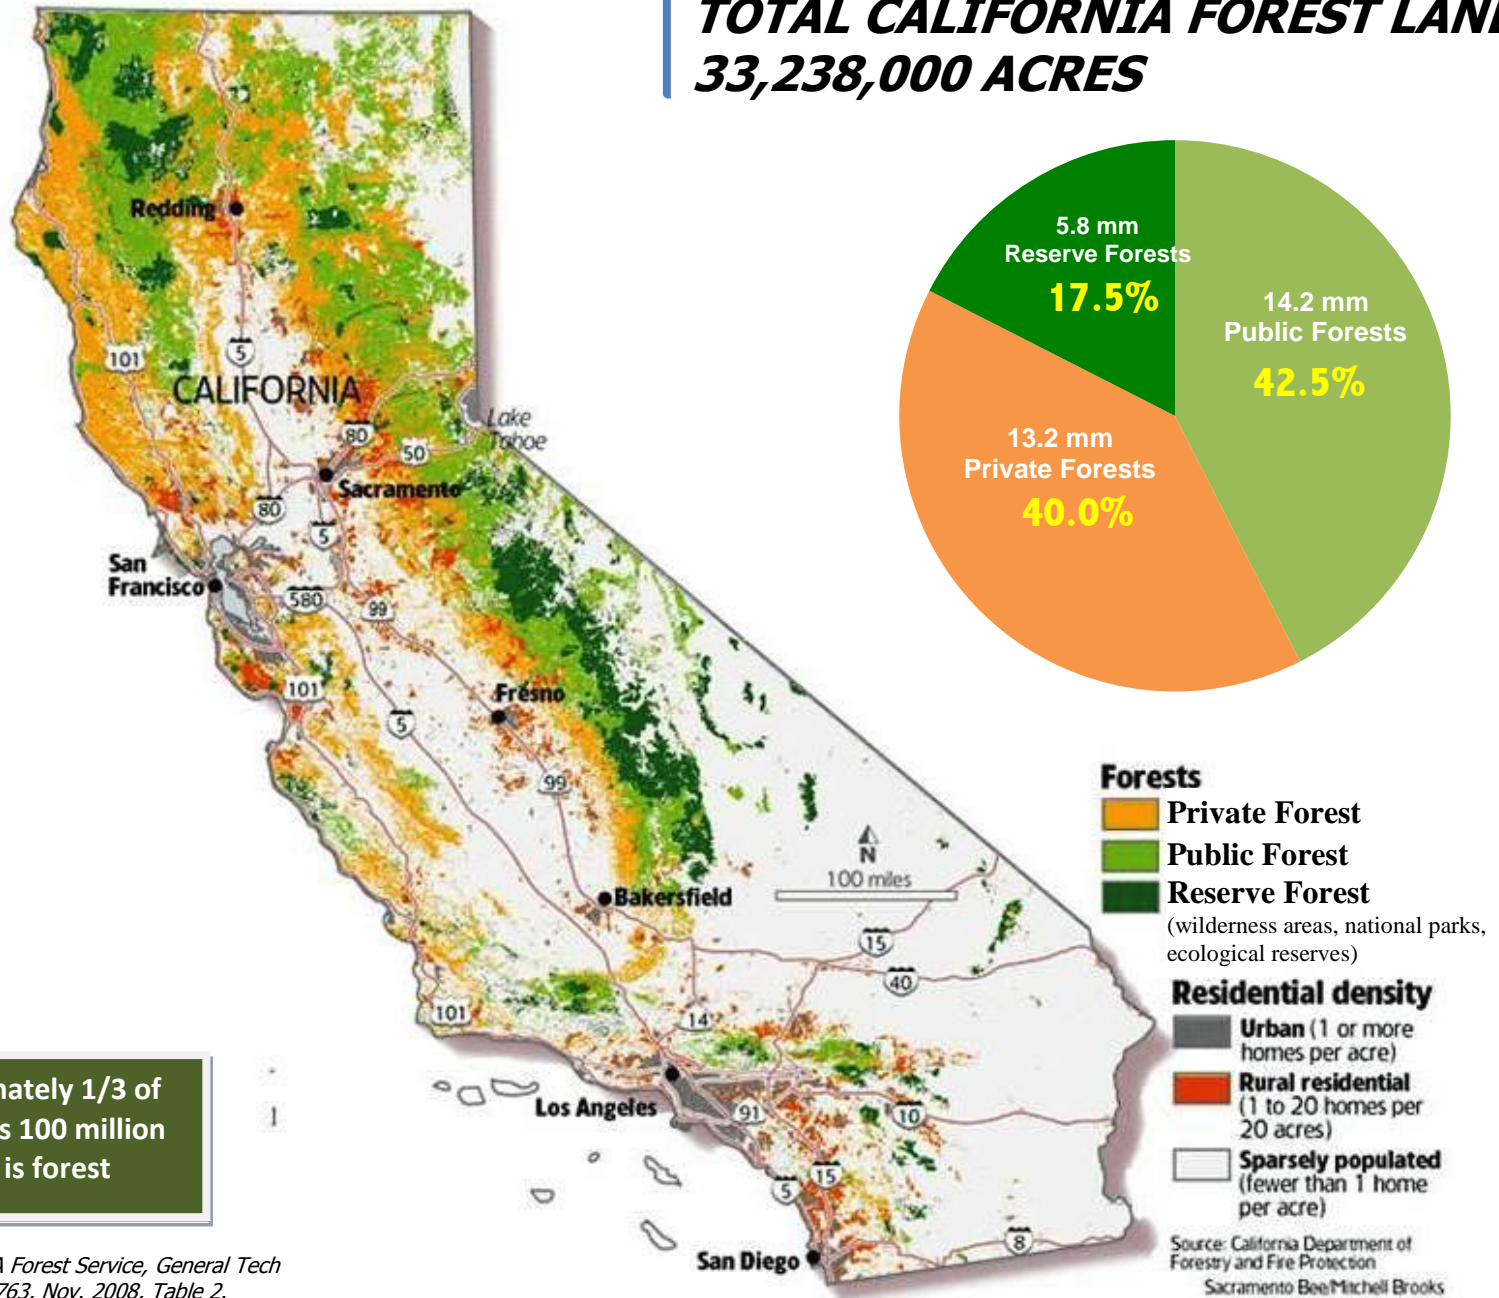

TOTAL CALIFORNIA FOREST LAND 33,238,000 ACRES

Approximately 1/3 of the state's 100 million acres is forest

Data source: USDA Forest Service, General Tech Report PNW-GTR-763, Nov. 2008, Table 2.